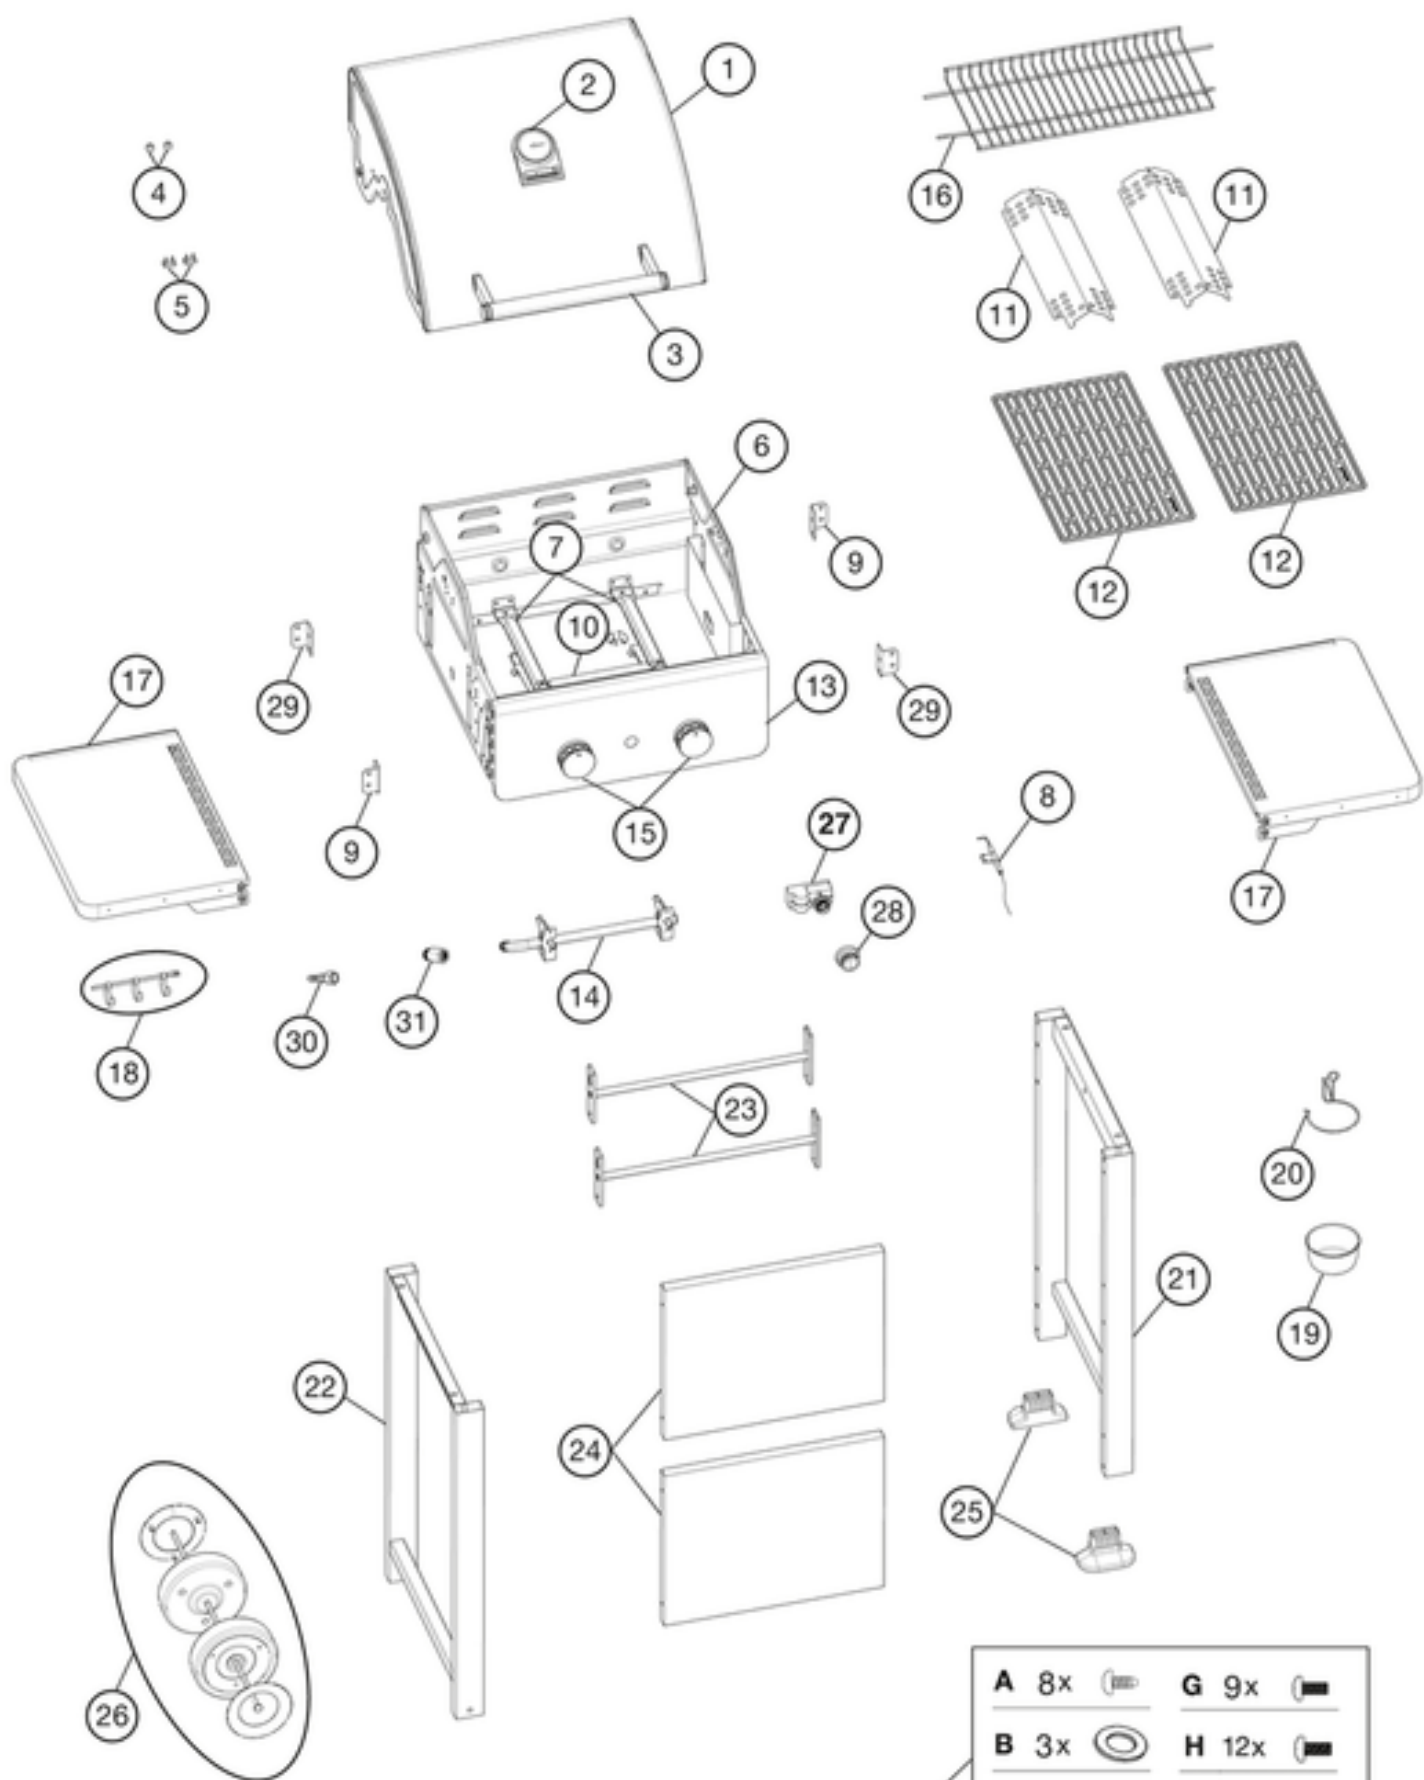

barbecook®

**Popis rezervnih dijelova za plinski roštilj
Spring 2002
BC-GAS-2009**

A 8x		G 9x	
B 3x		H 12x	
C 8x		I 1x	
D 1x		J 8x	

1	Lid Spring 2002/Impuls 3.0 Black	BC-SPA-9072
2	Thermometer Spring	BC-SPA-8249
3	Lid handle Spring 2002/Impuls 3.0 Black/Snow	BC-SPA-9073
4	Lid bumper back Spring	BC-SPA-9165
5	Lid bumpers Spring/Impuls	BC-SPA-9074
6	Pre-assembled bowl Spring 2002	BC-SPA-9837
7	Main burner Spring/Impuls/Vanilla/Kaduva	BC-SPA-8184
8	Electrode and wire 1 Spring	BC-SPA-8493
9	Side table bracket A 2 pcs Spring 2002	BC-SPA-8482
10	Burner holder Spring 2002/Impuls 3.0/4.0	BC-SPA-9104
11	Burner hood Spring/Impuls 4.0	BC-SPA-9105
12	Cast iron grid Spring 2002	BC-SPA-8483
13	Control panel Spring 2002	BC-SPA-8484
15	Knob Spring	BC-SPA-8254
16	Warming rack Spring 2002	BC-SPA-8485
17	Side table Spring 2002	BC-SPA-8486
18	Accessory hooks Spring 2002	BC-SPA-8487
19	Fat catcher Spring/Brahma/Kaduva/Vanilla	BC-SPA-9399

21	Frame right Spring 2002/Impuls 3.0 Black	BC-SPA-9085
22	Frame left Spring 2002/Impuls 3.0 Black	BC-SPA-9086
23	Connecting rail Spring 2002/Impuls 3.0 Black	BC-SPA-9087
24	Front panel Spring 2002/Impuls 3.0 Black	BC-SPA-9088
25	End caps cart legs right Spring 3112/3212	BC-SPA-8261
26	Wheel assembly Spring 2002	BC-SPA-8488
27	Pulse ignitor - 2 exits Spring/Kaduva/Vanilla	BC-SPA-8194
28	Ignitor knob	BC-SPA-9601
29	Side table bracket B 2pcs Spring 2002	BC-SPA-8489
30	Pigtail gas connector	BC-SPA-9386
31	Gas connector	BC-SPA-9387
32	Assembly set Spring 2002	BC-SPA-8490